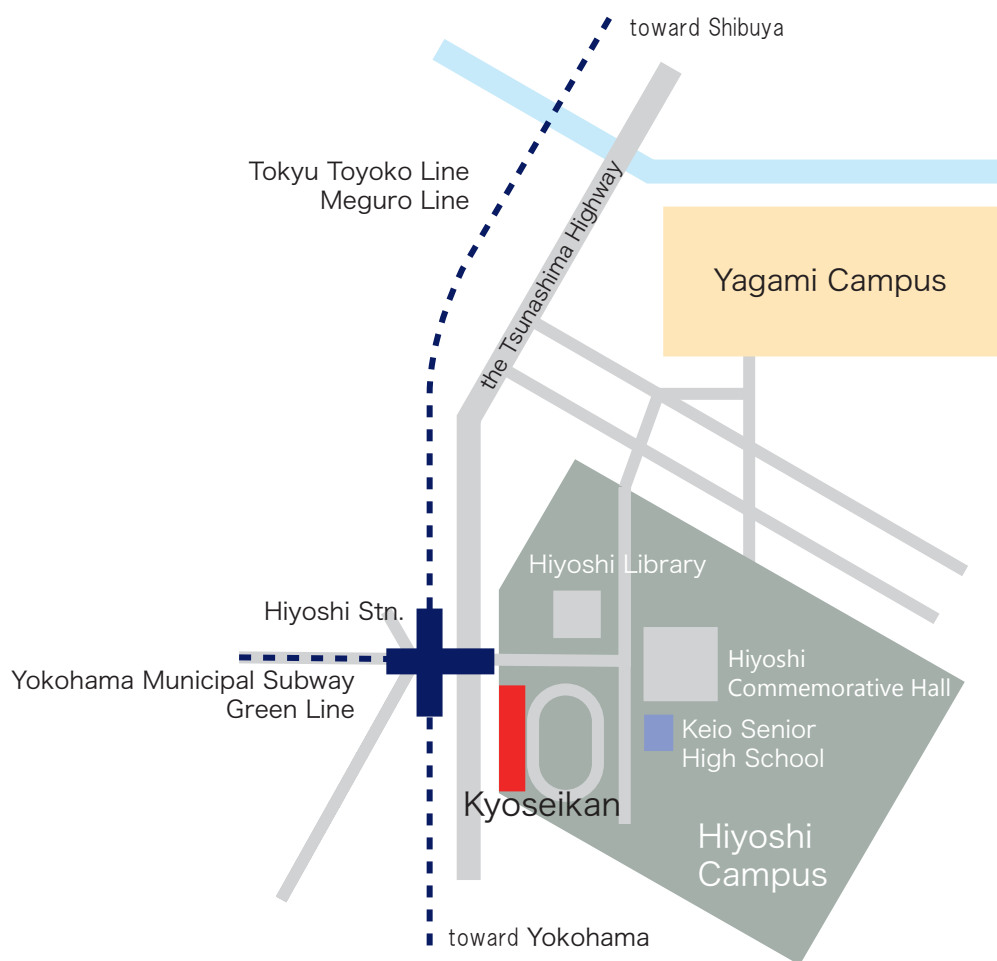

Map

Address

Kyoseikan
4-1-1 Hiyoshi, Kohoku-ku, Yokohama-shi, Kanagawa 223-8526
Phone: +81-45-566-1000

Access

One minute walk from Hiyoshi station on the Tokyu Toyoko Line, Tokyu Meguro Line, and Yokohama Municipal Subway Green Line.