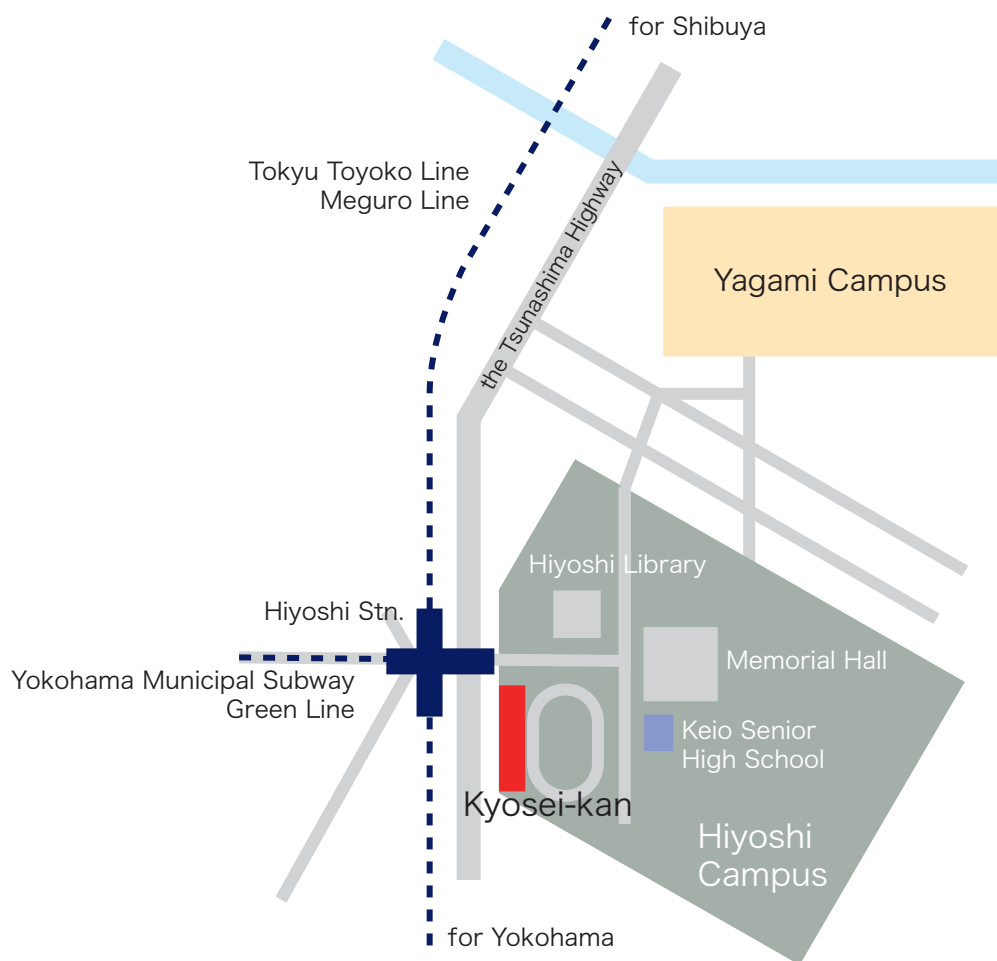

## Map

## Access

One minute walk from Hiyoshi station on the Tokyu Toyoko Line, Tokyu Meguro Line, and Yokohama Municipal Subway Green Line.